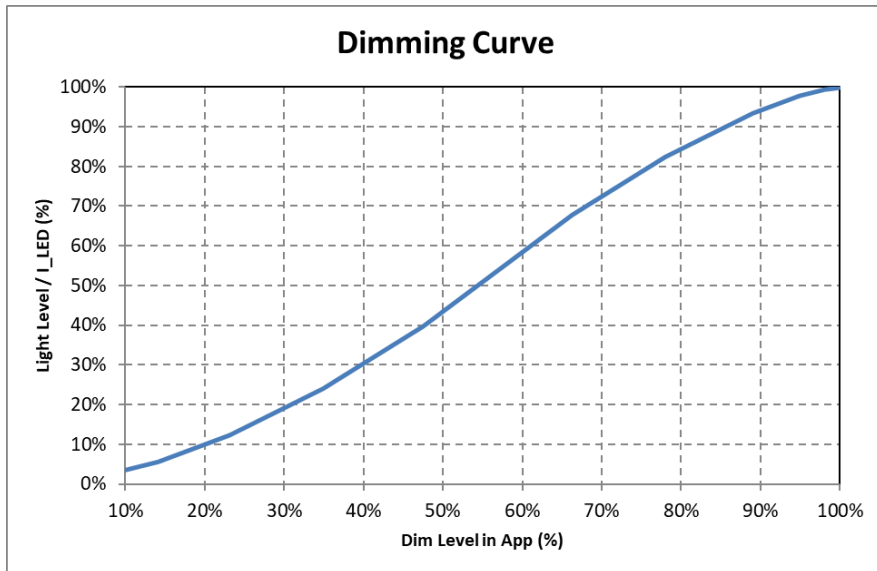

SPECTRAL POWER DENSITY ★

WiZ Pro LED Strip RGBTW 2M Kit-C

WiZ Pro LED Strip RGBTW 2M Kit-G

WiZ Pro LED Strip RGBTW 1M Ext-2

TEMPORAL LIGHT ARTIFACTS ★

PARAMETER	VALUE	REMARK
P_{st}	≤ 1.0	Flicker quantification.
SVM	≤ 0.4	Stroboscopic effect quantification.

★ Measured at 2700K for the entire strip.

LED Strip RGBTW 2M Kit-C
 LED Strip RGBTW 2M Kit-G
 LED Strip RGBTW 1M Ext-2

TYPICAL DIMMING CURVE

Dimming Method (internal)	PWM
Refresh Rate (PWM)	2 kHz

WIRELESS INTERFACE