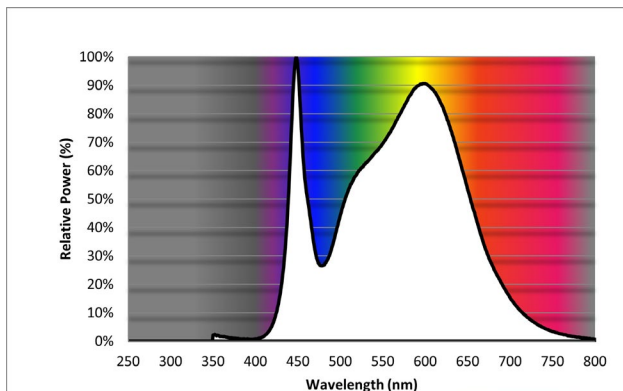

SPECTRAL POWER DENSITY ★

WiZ Pro LED Strip RGBTW 2M Kit-C

WiZ Pro LED Strip RGBTW 2M Kit-G

WiZ Pro LED Strip RGBTW 1M Ext-2

TEMPORAL LIGHT ARTIFACTS ★

PARAMETER	VALUE	REMARK
P_{st}	≤ 1.0	Flicker quantification.
SVM	≤ 0.4	Stroboscopic effect quantification.